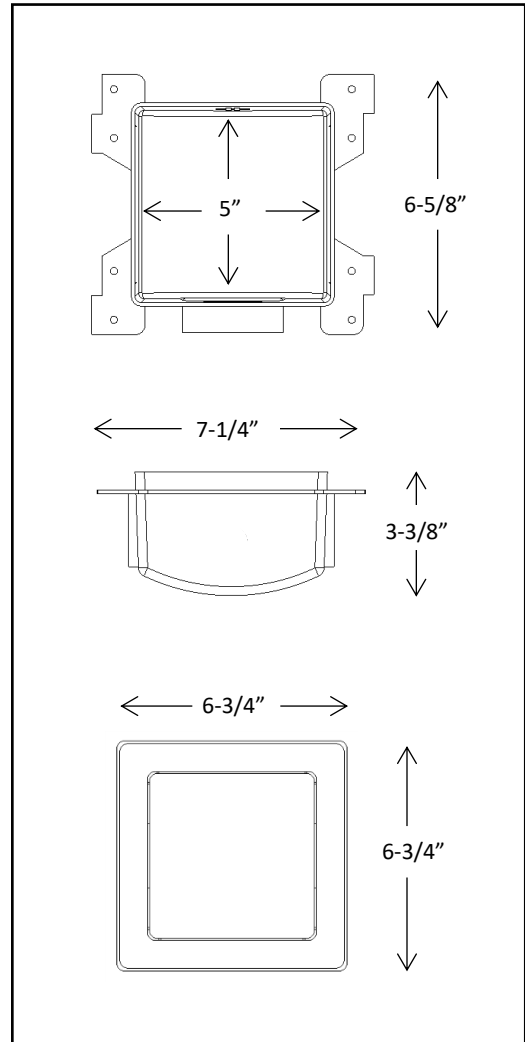

Connection Type:

- Threaded MIP
- CPVC
- F1960 PEX Connection
- PEX Connection

Patent(s) Pending

WARNING: This product can expose you to chemicals including Vinyl Chloride or Styrene, which is known to the State of California to cause cancer. For more information, go to www.P65Warnings.ca.gov.

6851 Enterprise Drive,
South Bend, IN 46628

Phone: 574-288-0607
Toll Free: 880-527-8727

Web: www.jb-products.com
Email: info@jb-products.com