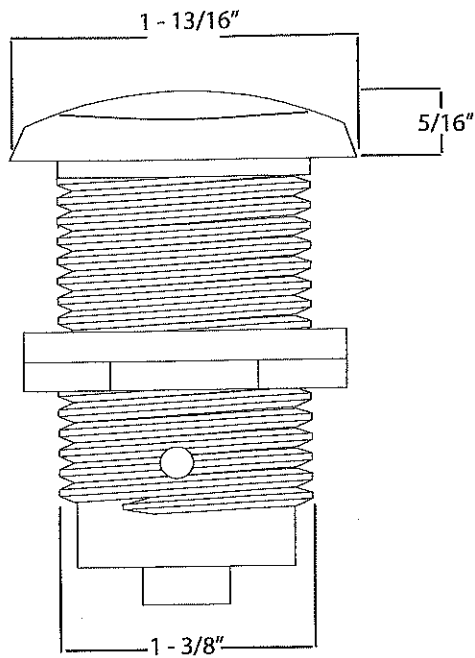

### Assembly View

### Exploded View

Item No.	Description
JBX350	Disposal Air switch Chrome
JBX351	Disposal Air switch Brushed Nickel
JBX352	Disposal Air switch Oil Rubbed Bronze
JBX353	Disposal Air switch Venetian Bronze
JBX354	Disposal Air switch PVD Polished Brass