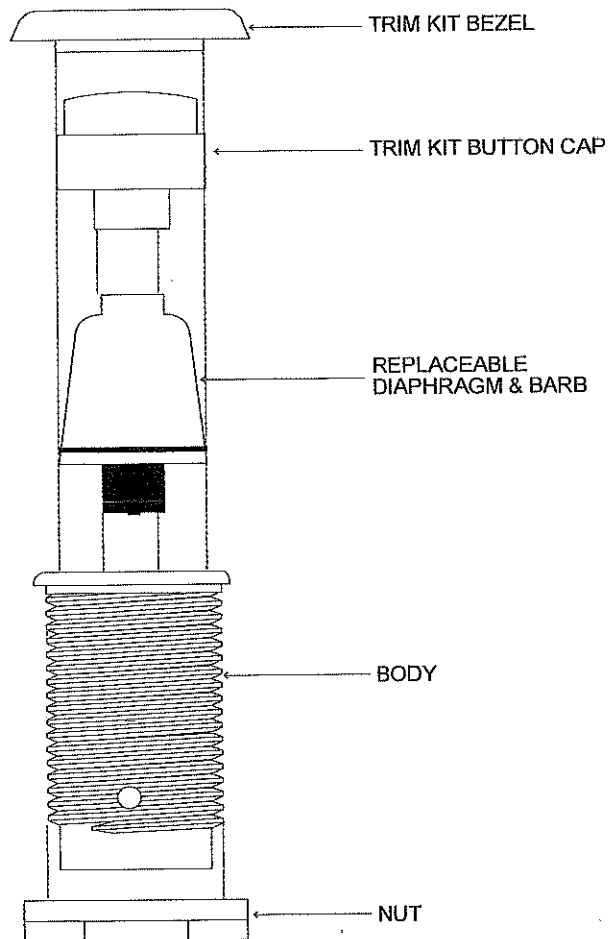

### Assembly View

### Exploded View

Item No.	Description
JBX350	Disposal Air switch Chrome
JBX351	Disposal Air switch Brushed Nickel
JBX352	Disposal Air switch Oil Rubbed Bronze
JBX353	Disposal Air switch Venetian Bronze
JBX354	Disposal Air switch PVD Polished Brass