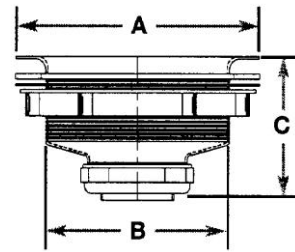

Submittal Sheet

Job Name _____	Contractor _____
Location _____	Approval _____
Engineer _____	Date _____
Approval _____	Rep _____

Series JB461

CP Strainer with Four Prong Basket

Features

- Chrome plated strainer body
- Chrome four prong basket and knob
- Rubber stopper
- Die cast slip nut
- Large die cast locknut
- Manufactured to the highest quality standard.

DIMENSIONS								
JB No.	Description	A	B	C	Weight oz.	Case Qty	✓ Submit	
JB461	Chrome strainer with four prong basket	4 1/2"	3 3/8"	2 1/2"	12	25		
JB461B	with brass nuts	4 1/2"	3 3/8"	2 1/2"	12	25		
JB461424	with 4" CP tailpiece	4 1/2"	3 3/8"	6 1/2"	13.8	10		