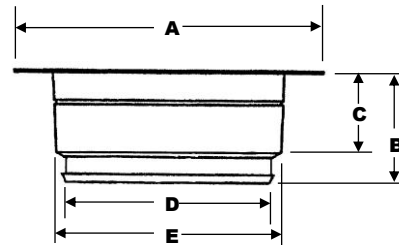

Features

- Fits Waste King 3 bolt metal disposals only
- Molded from Celcon plastic
- Snap trim in over the existing metal flange
- Basket seals water with quarter turn
- Basket pulls out for disposing of waste
- Manufactured in the United Kingdom.

Note: All numbers below are packaged in boxes. For clam shell substitute C for the X in the part number.

DIMENSIONS										
JB No.	Description	A	B	C	D	E	Weight oz.	Case Qty	✓ Submit	
JBX132	Disposal Trim Polar White	4 1/2"	1 7/8"	1 3/16"	3"	3 11/32"	3.4	12		
JBX133	Disposal Trim Black	4 1/2"	1 7/8"	1 3/16"	3"	3 11/32"	3.4	12		
JBX134	Disposal Trim Biscuit	4 1/2"	1 7/8"	1 3/16"	3"	3 11/32"	3.4	12		
JBX135	Disposal Trim Almond	4 1/2"	1 7/8"	1 3/16"	3"	3 11/32"	3.4	12		
JBX136	Disposal Trim Euro White	4 1/2"	1 7/8"	1 3/16"	3"	3 11/32"	3.4	12		
JBX132M	Disposal Trim Matte Polar White	4 1/2"	1 7/8"	1 3/16"	3"	3 11/32"	3.4	12		
JBX133M	Disposal Trim Matte Black	4 1/2"	1 7/8"	1 3/16"	3"	3 11/32"	3.4	12		
JBX134M	Disposal Trim Matte Biscuit	4 1/2"	1 7/8"	1 3/16"	3"	3 11/32"	3.4	12		
JBX135M	Disposal Trim Matte Almond	4 1/2"	1 7/8"	1 3/16"	3"	3 11/32"	3.4	12		
JBX136M	Disposal Trim Matte Euro White	4 1/2"	1 7/8"	1 3/16"	3"	3 11/32"	3.4	12		
JBX168	Disposal Trim Oil Rubbed Bronze	4 1/2"	1 7/8"	1 3/16"	3"	3 11/32"	3.4	12		