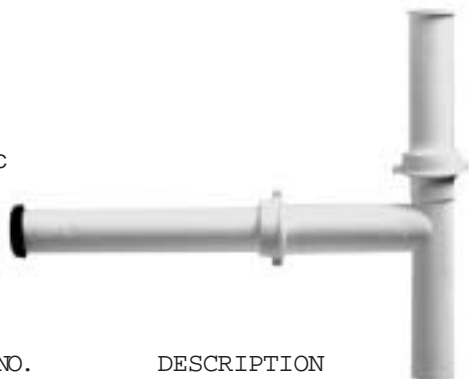

sink wastes/tailpieces

end outlet disposal wastes

600PVC

- Baffle Tee
- 6" and 10" Tailpiece
- 1-1/2" x 1-1/2" Poly Washers
- Disposal Connection Washer
- 600 Series Features Fully Telescopic Tee

PART NO.	DESCRIPTION	PKG.	LIST PRICE
600PVCBG	White Disposal Waste – Bagged	25	6.18
600PVCBX	White Disposal Waste – Boxed	25	6.62
600ABSBG	Black Disposal Waste – Bagged	25	6.18
600ABSXB	Black Disposal Waste – Boxed	25	6.62
603PVCBG	White Disposal Waste Non-Telescopic– Bagged	25	5.73
603PVCBX	White Disposal Waste Non-Telescopic– Boxed	25	6.18
603ABSBG	Black Disposal Waste Non-Telescopic– Bagged	25	5.73
603ABSXB	Black Disposal Waste Non-Telescopic– Boxed	25	6.18

tailpieces – flanged

902PVC

904PVC

PART NO.	DESCRIPTION	PKG.	LIST PRICE
905PVC	1-1/2" x 1-7/8" White	25	.51
905ABS	1-1/2" x 1-7/8" Black	25	.51
900PVC	1-1/2" x 4" White	25	.93
900ABS	1-1/2" x 4" Black	25	.93
901PVC	1-1/2" x 6" White	25	1.02
901ABS	1-1/2" x 6" Black	25	1.02
902PVC	1-1/2" x 8" White	25	1.42
902ABS	1-1/2" x 8" Black	25	1.42
907PVC	1-1/2" x 10" White	25	1.50
907ABS	1-1/2" x 10" Black	25	1.50
903PVC	1-1/2" x 12" White	25	1.58
903ABS	1-1/2" x 12" Black	25	1.58
904PVC	1-1/2" x 16" White Double Flange	25	2.07
904ABS	1-1/2" x 16" Black Double Flange	25	2.07

tailpieces

direct connect dishwasher branch tailpieces

90234PVC

• 1-1/2" Flange Poly Washer

PART NO.	DESCRIPTION	PKG.	LIST PRICE
90234PVC	1-1/2" x 8" White Direct Connect w/ 3/4" Dish. Spout	25	3.22
90234ABS	1-1/2" x 8" Black Direct Connect w/ 3/4" Dish. Spout	25	3.22
90212PVC	1-1/2" x 8" White Direct Connect w/ 1/2" Dish. Spout	25	3.00
90212ABS	1-1/2" x 8" Black Direct Connect w/ 1/2" Dish. Spout	25	3.00