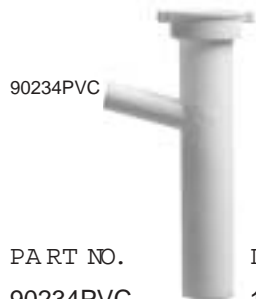

slip joint extension tubes

- 1-1/2" x 1-1/2" Poly Washer
- 1-1/2" x 1-1/4" Reducing Poly Washer

919PVC

PART NO.	DESCRIPTION	PKG.	LIST PRICE
9164PVC	1-1/4" x 6" White Threaded Extension Tube	25	1.89
9184PVC	1-1/4" x 12" White Threaded Extension Tube	25	2.78
9194PVC	1-1/4" x 16" White Double Thread Extension Tube	25	3.98
9194ABS	1-1/4" x 16" Black Double Thread Extension Tube	25	3.98
916PVC	1-1/2" x 6" White Threaded Extension Tube	25	2.02
916ABS	1-1/2" x 6" Black Threaded Extension Tube	25	2.02
917PVC	1-1/2" x 8" White Threaded Extension Tube	25	2.07
917ABS	1-1/2" x 8" Black Threaded Extension Tube	25	2.07
914PVC	1-1/2" x 10" White Threaded Extension Tube	25	2.49
914ABS	1-1/2" x 10" Black Threaded Extension Tube	25	2.49
918PVC	1-1/2" x 12" White Threaded Extension Tube	25	2.53
918ABS	1-1/2" x 12" Black Threaded Extension Tube	25	2.53
919PVC	1-1/2" x 16" White Double Thread Extension Tube	25	3.51
919ABS	1-1/2" x 16" Black Double Thread Extension Tube	25	3.51

tailpieces

direct connect dishwasher branch tailpieces

90234PVC

• 1-1/2" Flange Poly Washer

PART NO.	DESCRIPTION	PKG.	LIST PRICE
90234PVC	1-1/2" x 8" White Direct Connect w/ 3/4" Dish. Spout	25	3.22
90234ABS	1-1/2" x 8" Black Direct Connect w/ 3/4" Dish. Spout	25	3.22
90212PVC	1-1/2" x 8" White Direct Connect w/ 1/2" Dish. Spout	25	3.00
90212ABS	1-1/2" x 8" Black Direct Connect w/ 1/2" Dish. Spout	25	3.00

slip joint dishwasher branch tailpieces

91712PVC

• 1-1/2" x 1-1/2" Poly Washer

PART NO.	DESCRIPTION	PKG.	LIST PRICE
91734PVC	1-1/2" x 8" White Slip Joint w/ 3/4" Dish. Spout	25	3.22
91734ABS	1-1/2" x 8" Black Slip Joint w/ 3/4" Dish. Spout	25	3.22
91712PVC	1-1/2" x 8" White Slip Joint w/ 1/2" Dish. Spout	25	3.00
91712ABS	1-1/2" x 8" Black Slip Joint w/ 1/2" Dish. Spout	25	3.00