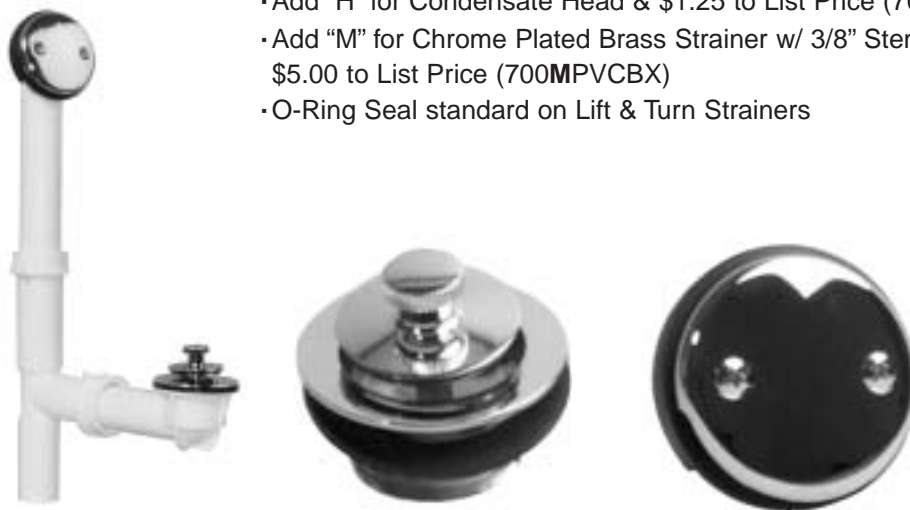

tubular waste

toe touch

- Chrome Plated Zinc Strainer is standard
- Add "M" for Chrome Plated Brass Strainer & 3/8" Stem Size and add \$5.00 to List Price (725MPVCBX)
- Add "H" for Condensate Head & \$1.25 to List Price (725HPVCBX)

700PVC

- Chrome Plated Zinc Strainer is Standard
- Add "H" for Condensate Head & \$1.25 to List Price (700HPVCBX)
- Add "M" for Chrome Plated Brass Strainer w/ 3/8" Stem Size and add \$5.00 to List Price (700MPVCBX)
- O-Ring Seal standard on Lift & Turn Strainers