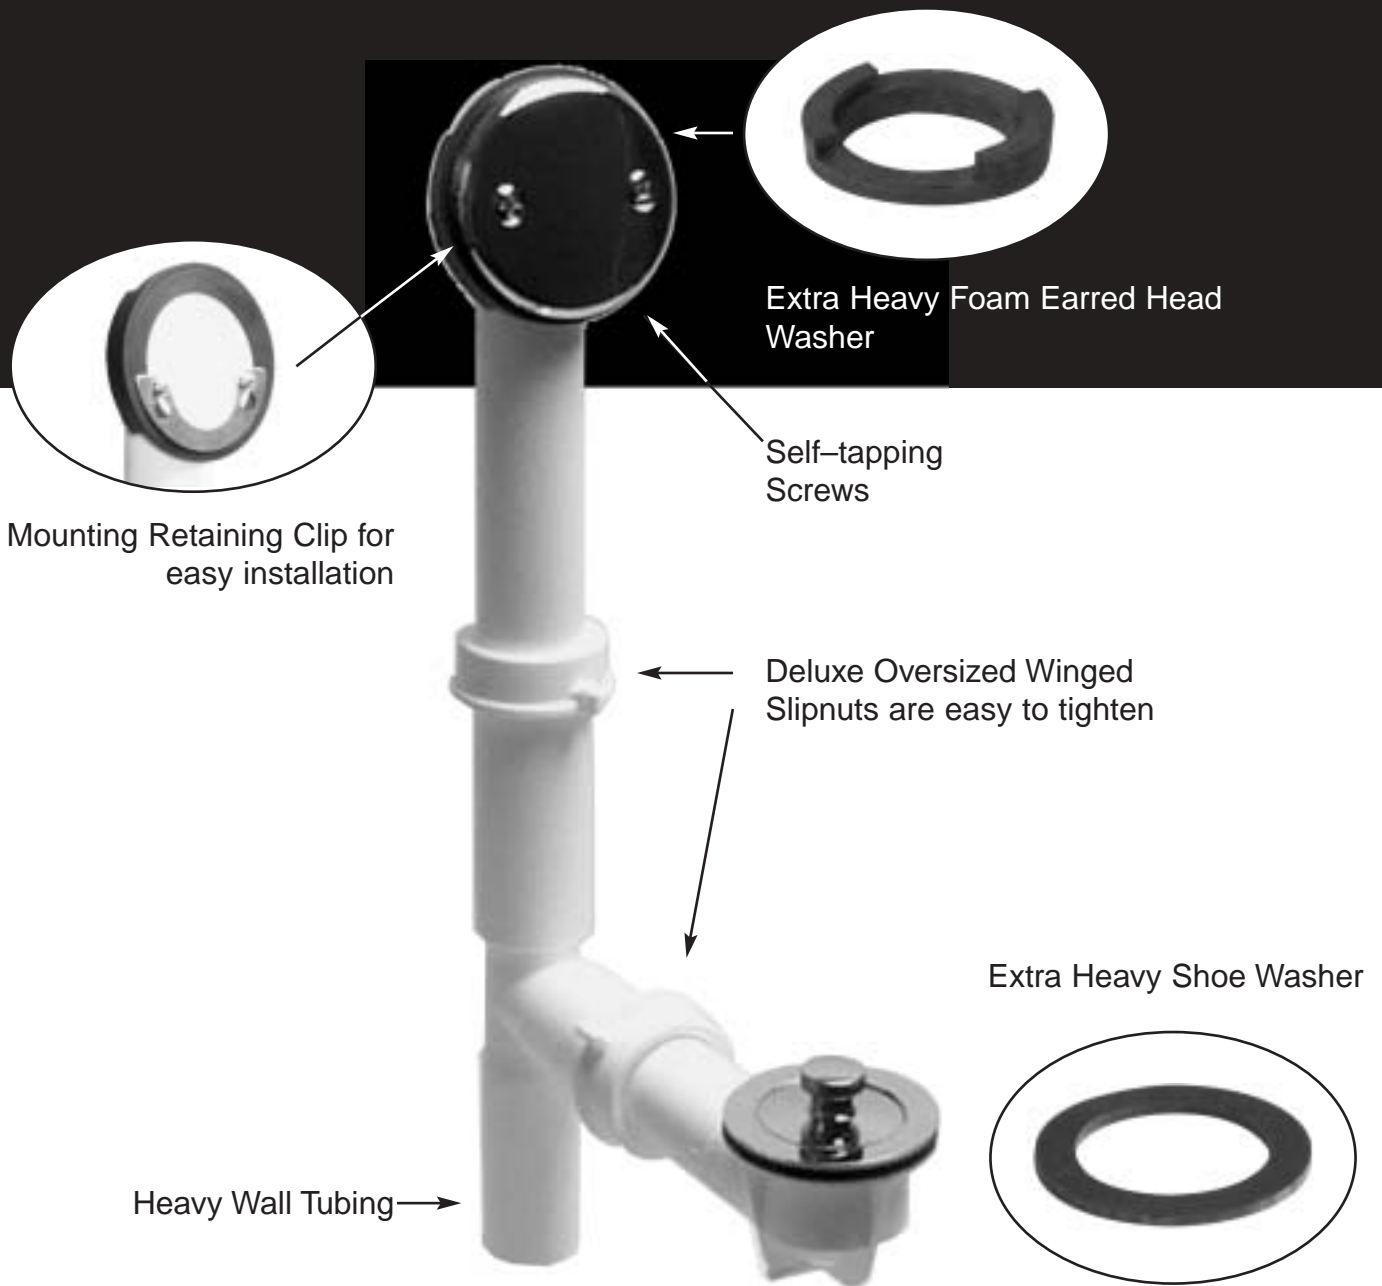

Why Plumbers Request Bathwastes...

- Zinc & Brass Strainers available
- All Bathwastes available in Tubular, Schedule 40 Full and Half Kits
- Bathwastes available in Chrome, PVD – Polished Brass, Satin Nickel, and White

tubular waste

toe touch

- Chrome Plated Zinc Strainer is standard
- Add "M" for Chrome Plated Brass Strainer & 3/8" Stem Size and add \$5.00 to List Price (725MPVCBX)
- Add "H" for Condensate Head & \$1.25 to List Price (725HPVCBX)