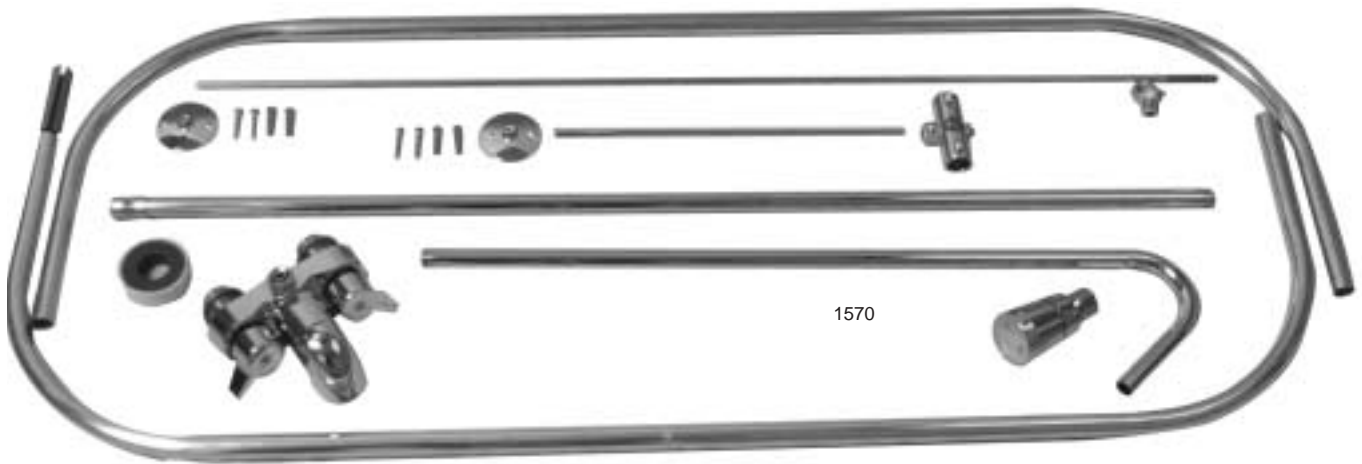

1576

- Add-A-Shower (1570) Includes 27" x 41" Aluminum Ring, Chrome Plated Diverter Faucet, Two Piece 65" Riser, Shower Head, Brackets and all Hardware
- Chrome Plated Diverter Faucet features Die Cast Spout

1570

1568

PART NO.	DESCRIPTION	PKG.	LIST PRICE
1570	Add-A-Shower Unit Complete 27" x 41" Frame w/ 1576	1	137.78
	Volume Pricing	3	131.11
	Volume Pricing	6	122.22
1570A	Add-A-Shower Frame Only 27" x 41" Aluminum	1	56.38
1576	Diverter Faucet for 1570 Add-A-Shower	1	51.11
1568	Add-A-Shower for Built-In Tub	1	66.29
1288	CP Double Bend Bath Supply Tubes for Exposed Tubs – Pair Boxed	1	28.89

shower & bath

shower rods & accessories

1262

1262A

1262AP

PART NO.	DESCRIPTION	PKG.	LIST PRICE
1274E	5ft Aluminum Shower Rod with 1262 Flanges	50	3.99
1274EO	5ft Aluminum Shower Rod Only	50	3.28
1262	CP Shower Rod Flanges & Four Screws	50/PR	1.13
1262A	CP Adjustable Shower Rod Flanges – DC	50/PR	2.66
1262AP	CP Adjustable Shower Rod Flanges – Plastic	50/PR	1.20

flush valves

1016P

1087P

• Flush Valve Features a White Body, 8-11/16" long with Vinyl Flapper, and an 8-1/2" Stainless Steel Chain

PART NO.	DESCRIPTION	PKG.	LIST PRICE
1016P	Plastic Flush Valve with Flapper & SS Chain	25	4.06
	Volume Pricing	50	3.56
1087P	Vinyl Flapper with SS Chain for 1016P	12	2.02