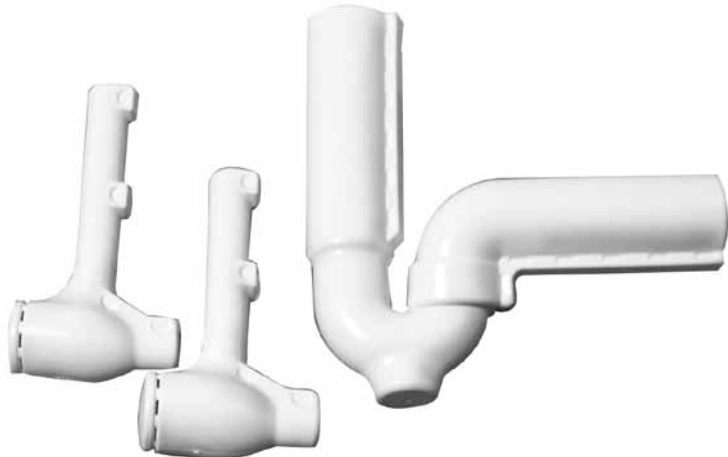

L.A. Code Trap
Ground joint connection.

Item No.	Description	List	Qty
523800	LA Code Trap with Cast elbow CP	33.33	25
RB523800	Cast Elbow Rough Brass	24.44	25

Semi-cast Traps

Chrome plated cast brass J bend, 17ga arm, brass nuts and box flange.

Item No.	Description	List	Qty
150CO	1-1/4" Semi-Cast P-Trap with Cleanout	35.29	10
150CO15	1-1/4" Semi-Cast P-Trap with Cleanout and 15" arm	41.36	10

140CO	1-1/2" Semi-Cast P-Trap with Cleanout	39.53	10
140CO12	1-1/2" Semi-Cast P-Trap with Cleanout and 12" arm	42.80	10
140CO15	1-1/2" Semi-Cast P-Trap with Cleanout and 15" arm	53.29	10

Trap Covers

Complies with all specs of ADA mandate.

Item No.	Description	List	Qty
JB500	Protect-A-Trap P-Trap Cover only	37.52	15
JB502	Protect-A-Trap P-Trap and 2 Supply Covers	62.74	15
JB503	Protect-A-Trap P-Trap, 2 Supply and Offset Cover	76.42	15
JB505	Protect-A-Trap Offset Cover Only	20.49	15
JB599	Protect-A-Trap Single Supply Cover Only	18.04	15

JB502